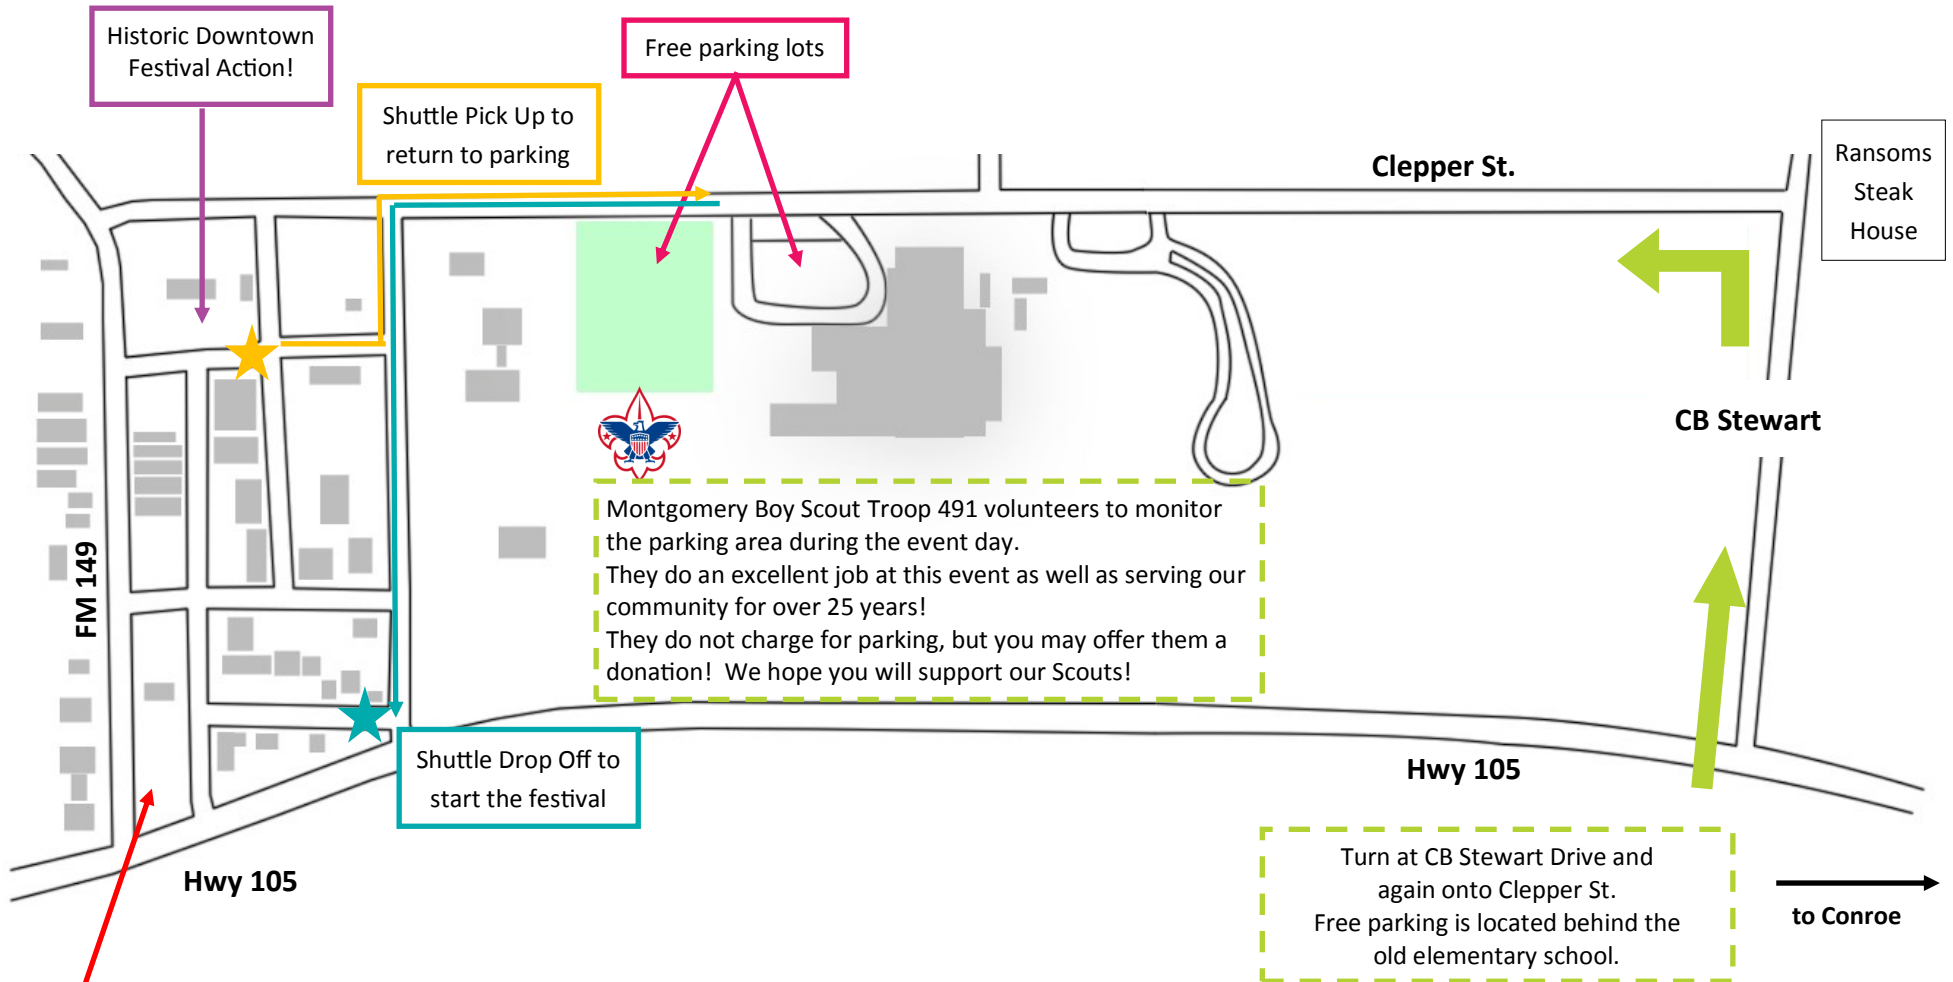

## Parking and Shuttle Map

DO NOT park in the ditches of the downtown streets close to the festival. This is very dangerous for our shuttle drivers and pedestrians. We have free shuttle service for you running all day.