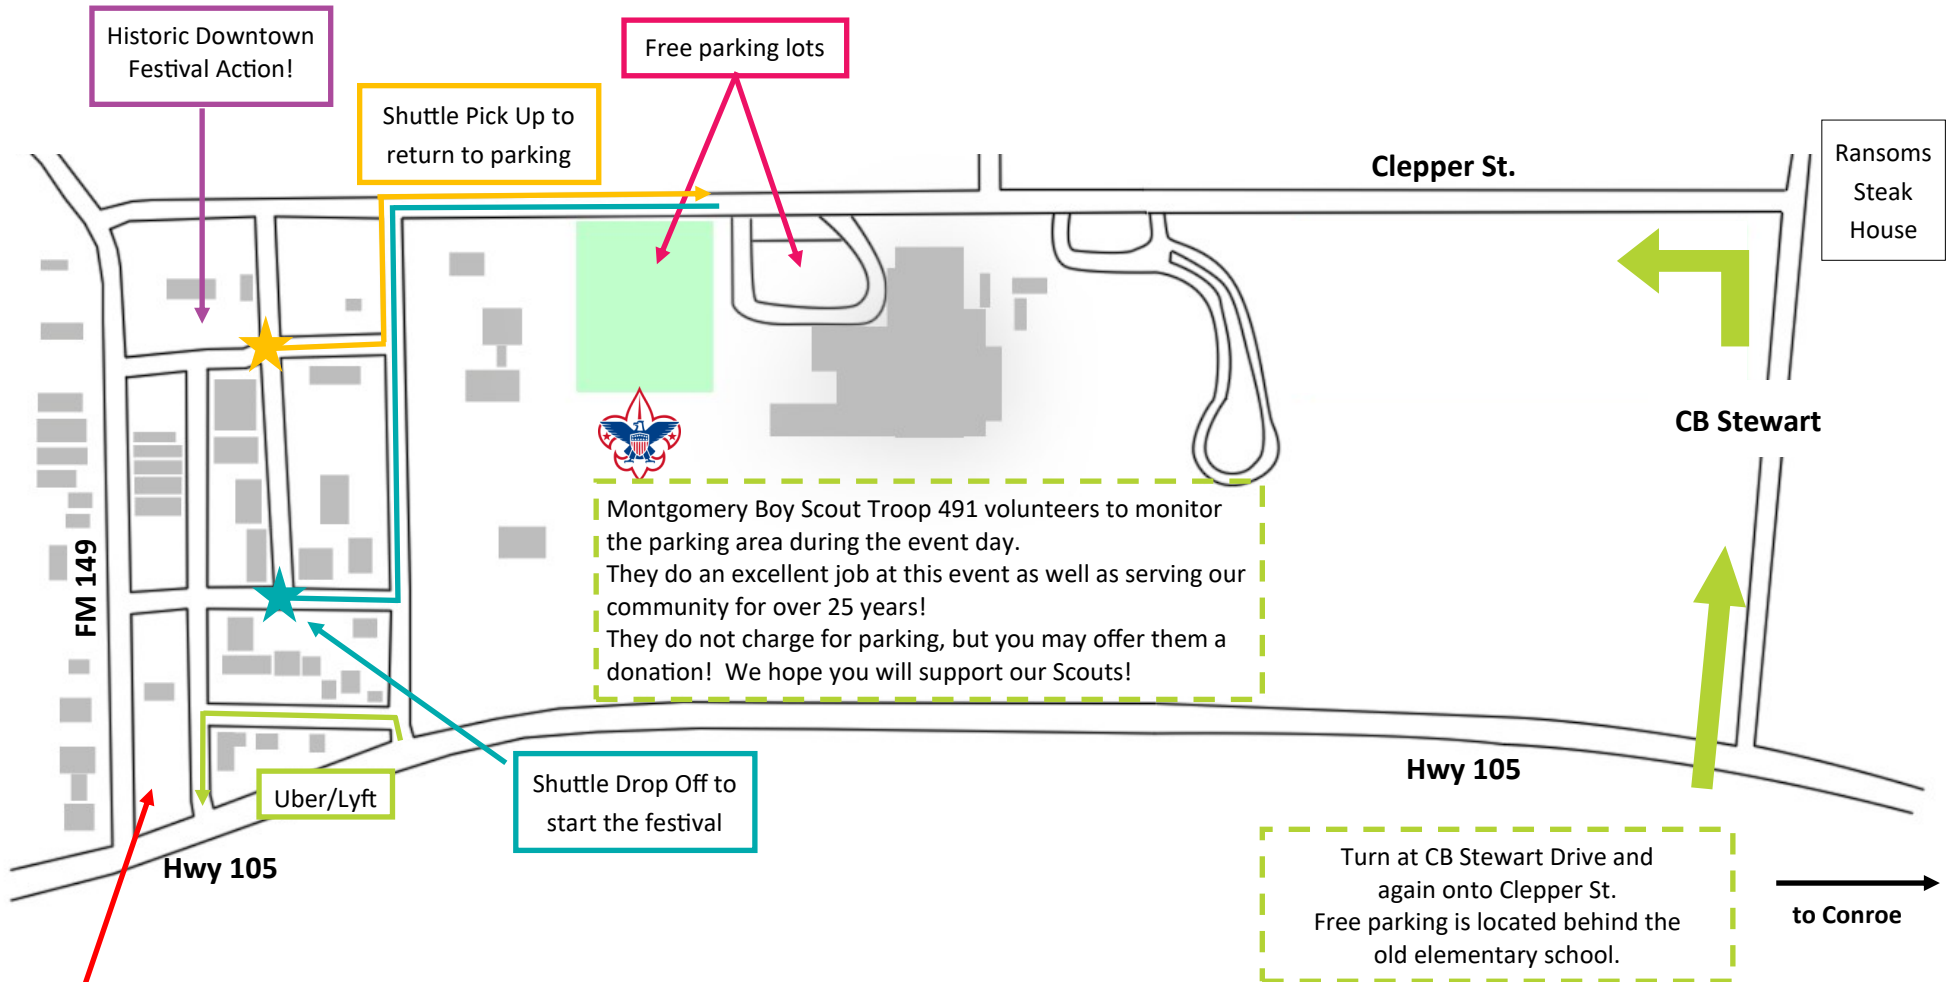

## Parking + Shuttle + Uber Map

DO NOT park in the ditches of the downtown streets close to the festival. This is very dangerous for our shuttle drivers and pedestrians. We have free shuttle service for you running all day.